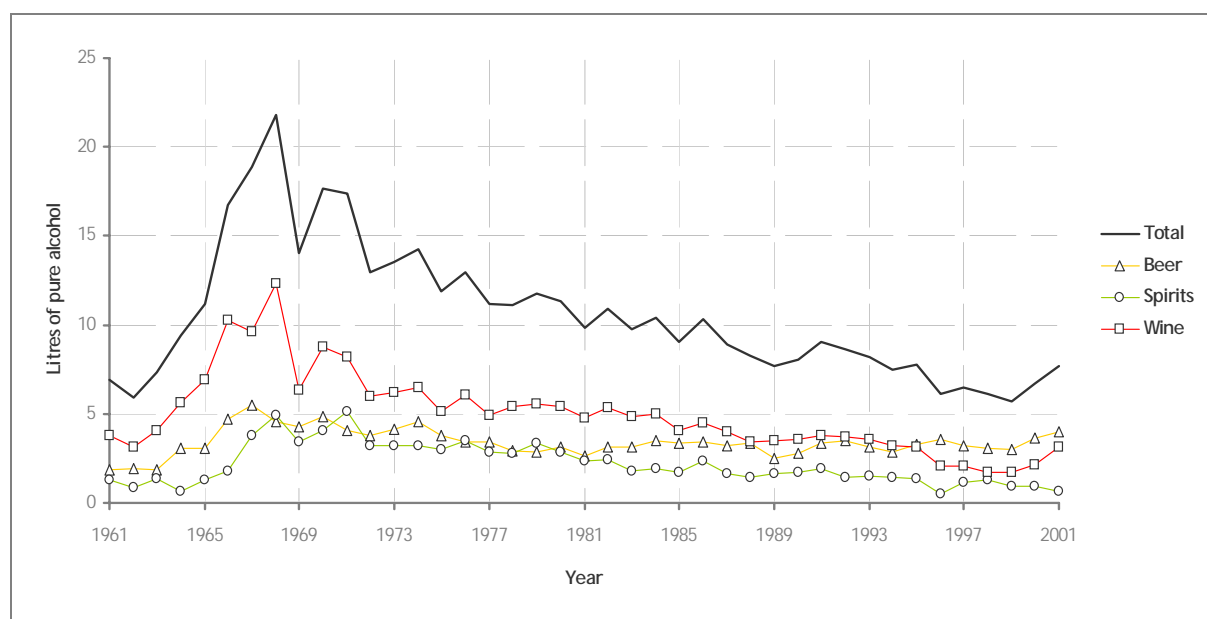

## FRENCH POLYNESIA

Recorded adult per capita consumption (age 15+)

Sources: FAO (Food and Agriculture Organization of the United Nations), World Drink Trends 2003

Note: French Polynesia is not a WHO Member State but a French overseas territory.